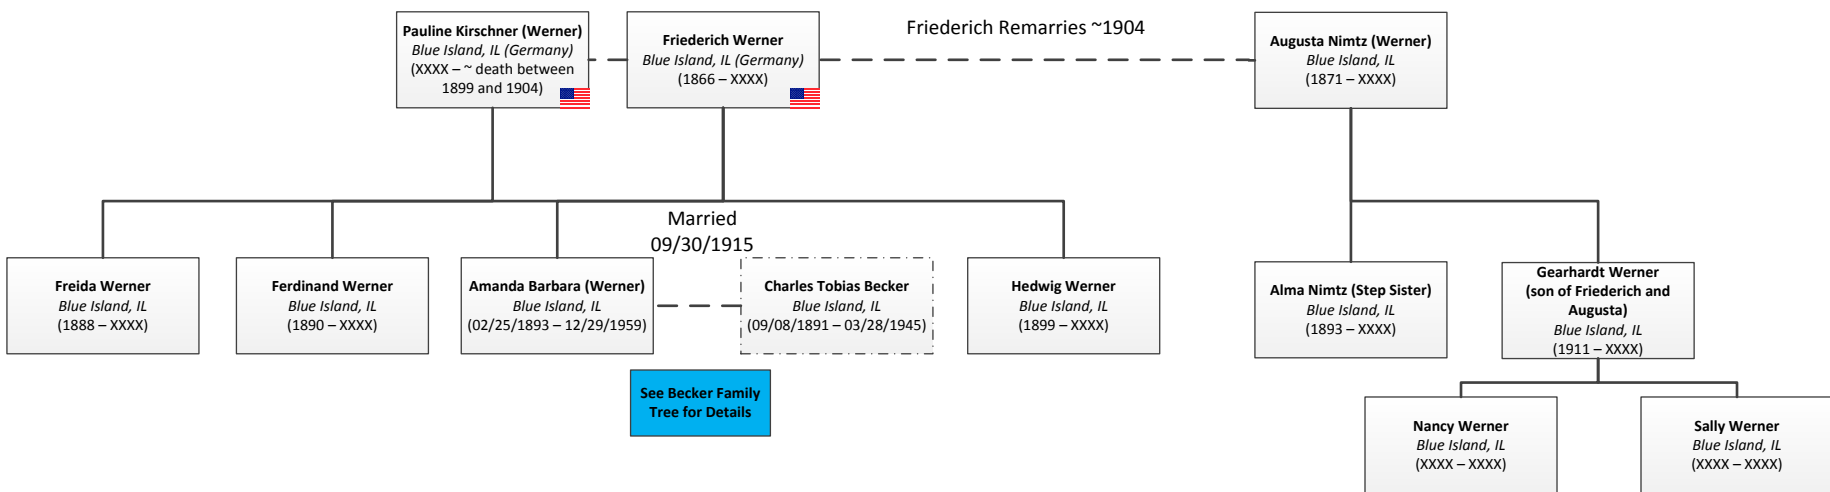

Werner Family Tree

SYMBOL KEY

Solid Line Box = Direct Family Member	Dot/Dash Box = Spouse	Solid Line = Directly Related
Illustrative Example NAME <i>Place Lived & place of birth</i> (Birthdate - Deceased Date)	<div style="background-color: #00aaff; color: white; padding: 2px; text-align: center; font-weight: bold;"> Makes Reference to Other Family Tree </div>	Dashed Line = Marriage
If place of birth different than place lived = <i>(b. place of birth)</i>	~ = Approximation XXXX = Unknown = Immigrated to U.S.	Dotted Line = Born out of wedlock